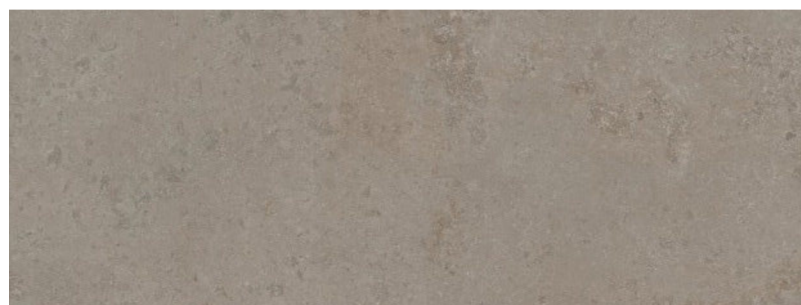

PORCELAIN FLOOR TILE
Stone Jura Grip
24" x 48"