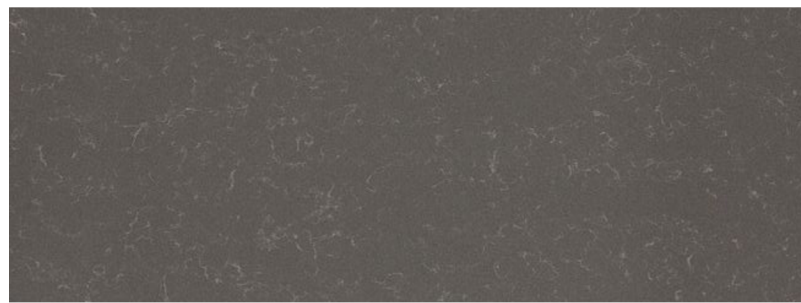

QUARTZ COUNTERTOP
Pro Storm
3CM Polished