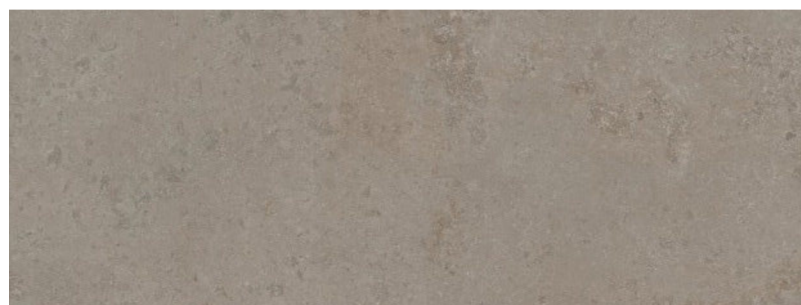

VANITY FINISH
Walnut Natural Finish

PORCELAIN FLOOR TILE
Stone Jura Grip
24" x 48"

SCONCES
Sonneman
Piccolo Encore - Satin Black

WIDESPREAD FAUCET
Waterworks
Matte Chrome

UNDERMOUNT SINK
Myers - White - 21"