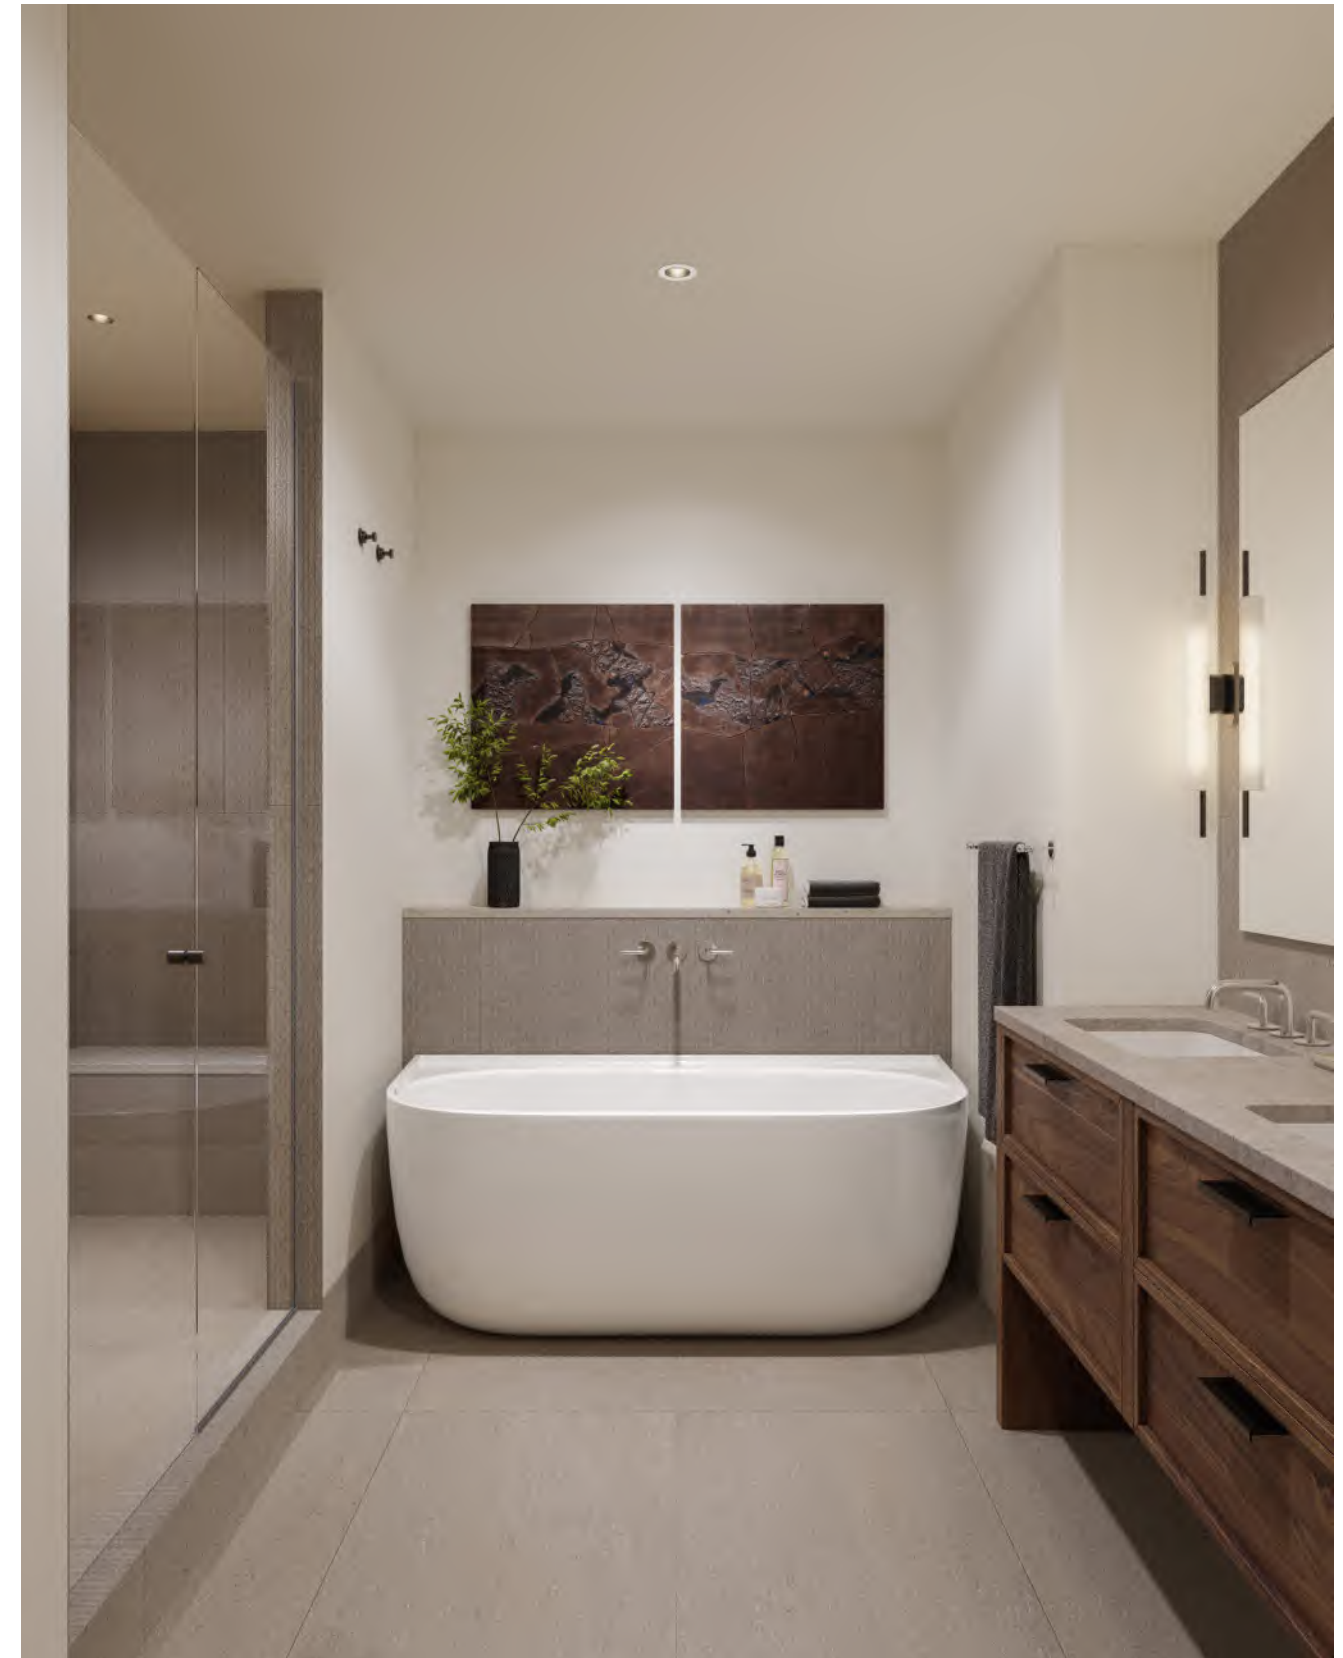

Artist conceptual renderings.