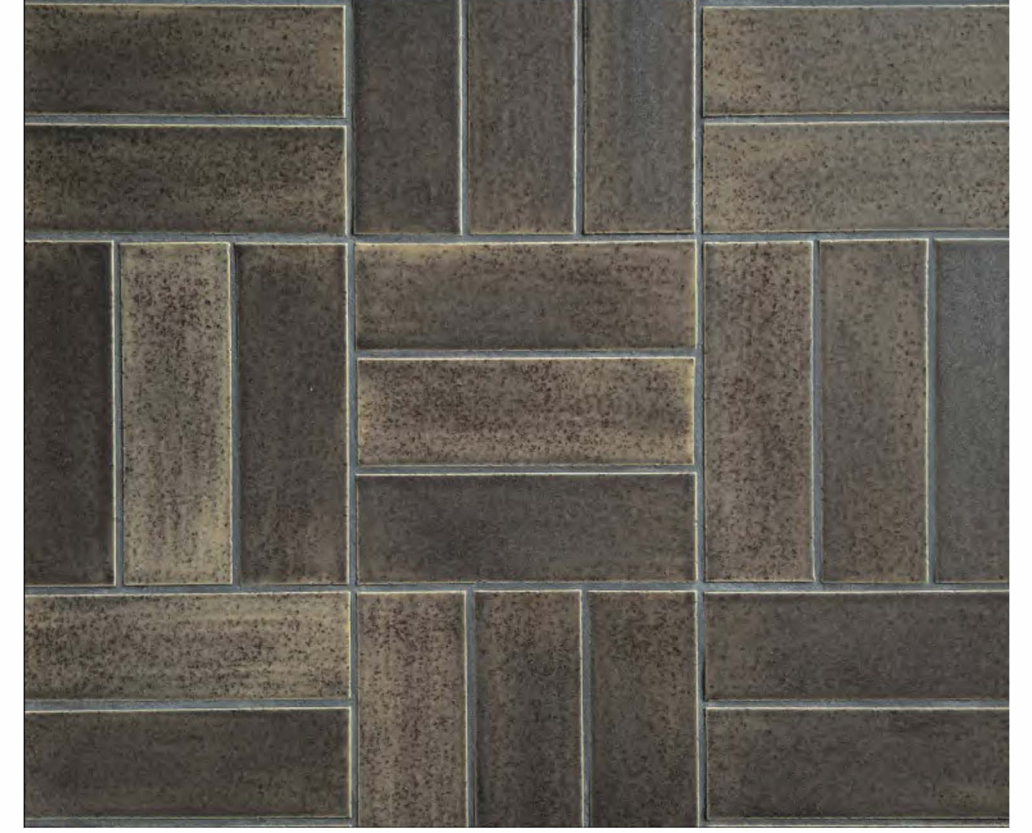

INSTALL SHOT SHOWN IN DIFFERENT SIZE & PATTERN