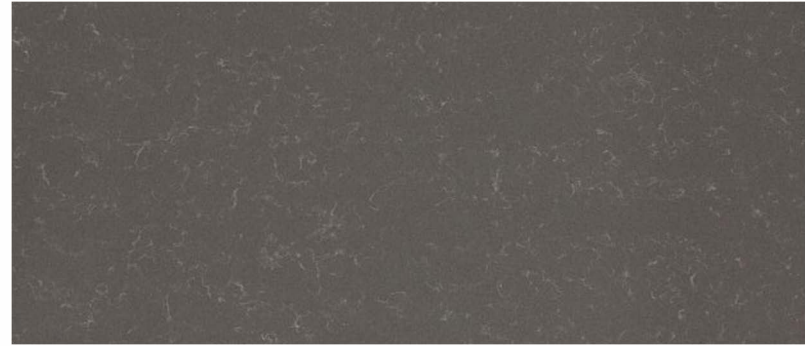

BACKSPLASH - OPT 3
Herringbone Mosaic
Iron Slate - 2"x 6"

INSTALL SHOT SHOWN IN DIFFERENT SIZE & PATTERN

ACRYLIC CABINET FINISH OPTION 1
Verde Comodoro

ACRYLIC CABINET FINISH OPTION 2
Nero Ingo

QUARTZ COUNTERTOP
Pro Storm Polished