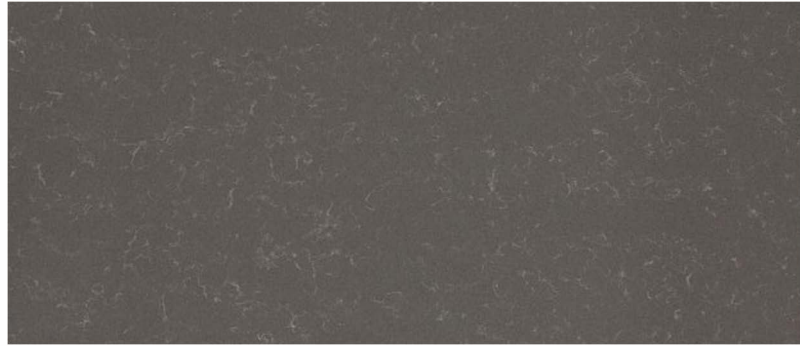

WOOD FLOORING
Americana
7.5" W

WOOL CARPET
Masland
Heatherpoint Spartan

OPTIONAL ENHANCEMENT
TILE FLOORING
Florim
Okay Life, Pure Oak

QUARTZ COUNTERTOP & BACKSPLASH OPT 1
Pro Storm Polished

BACKSPLASH - OPT 2
Latte Mattone 2" x 10"