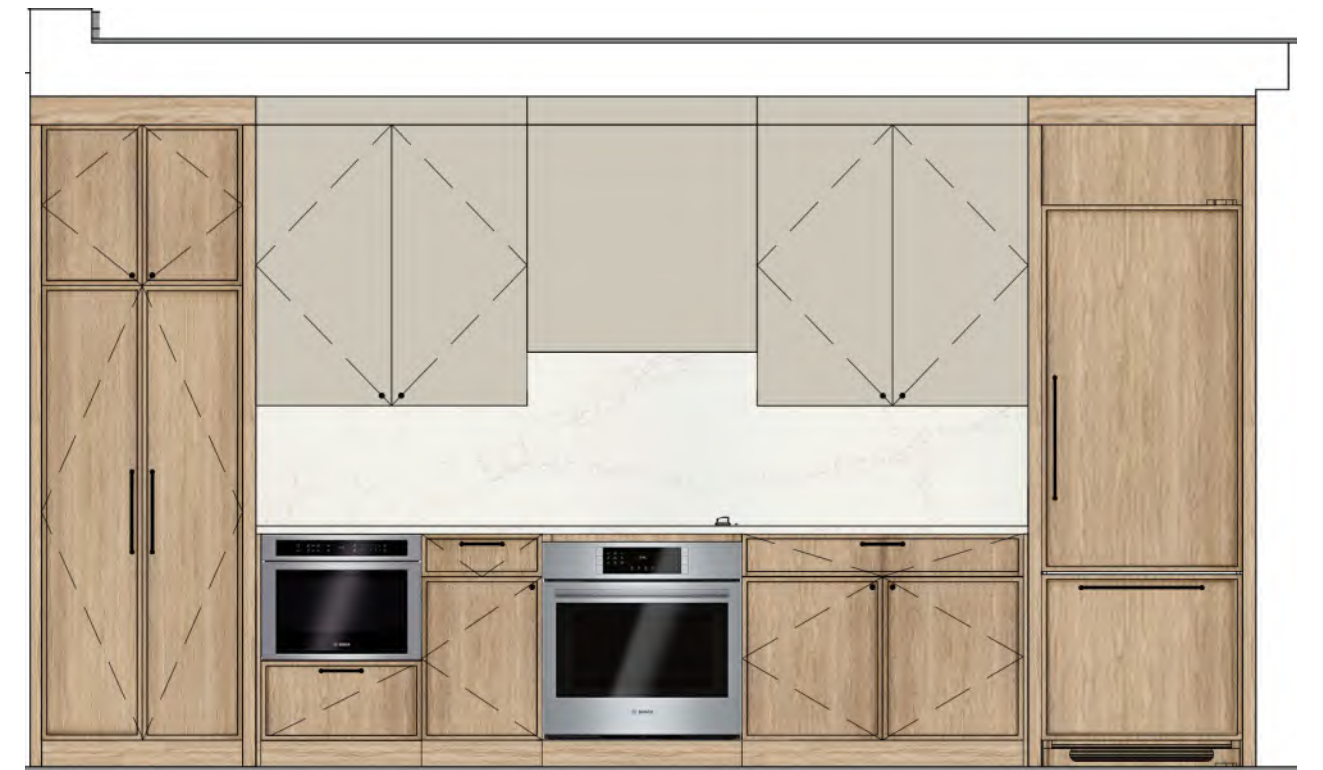

DRAWER & APPLIANCE PULL HARDWARE
Alno Contemporary Pull
Matte Black