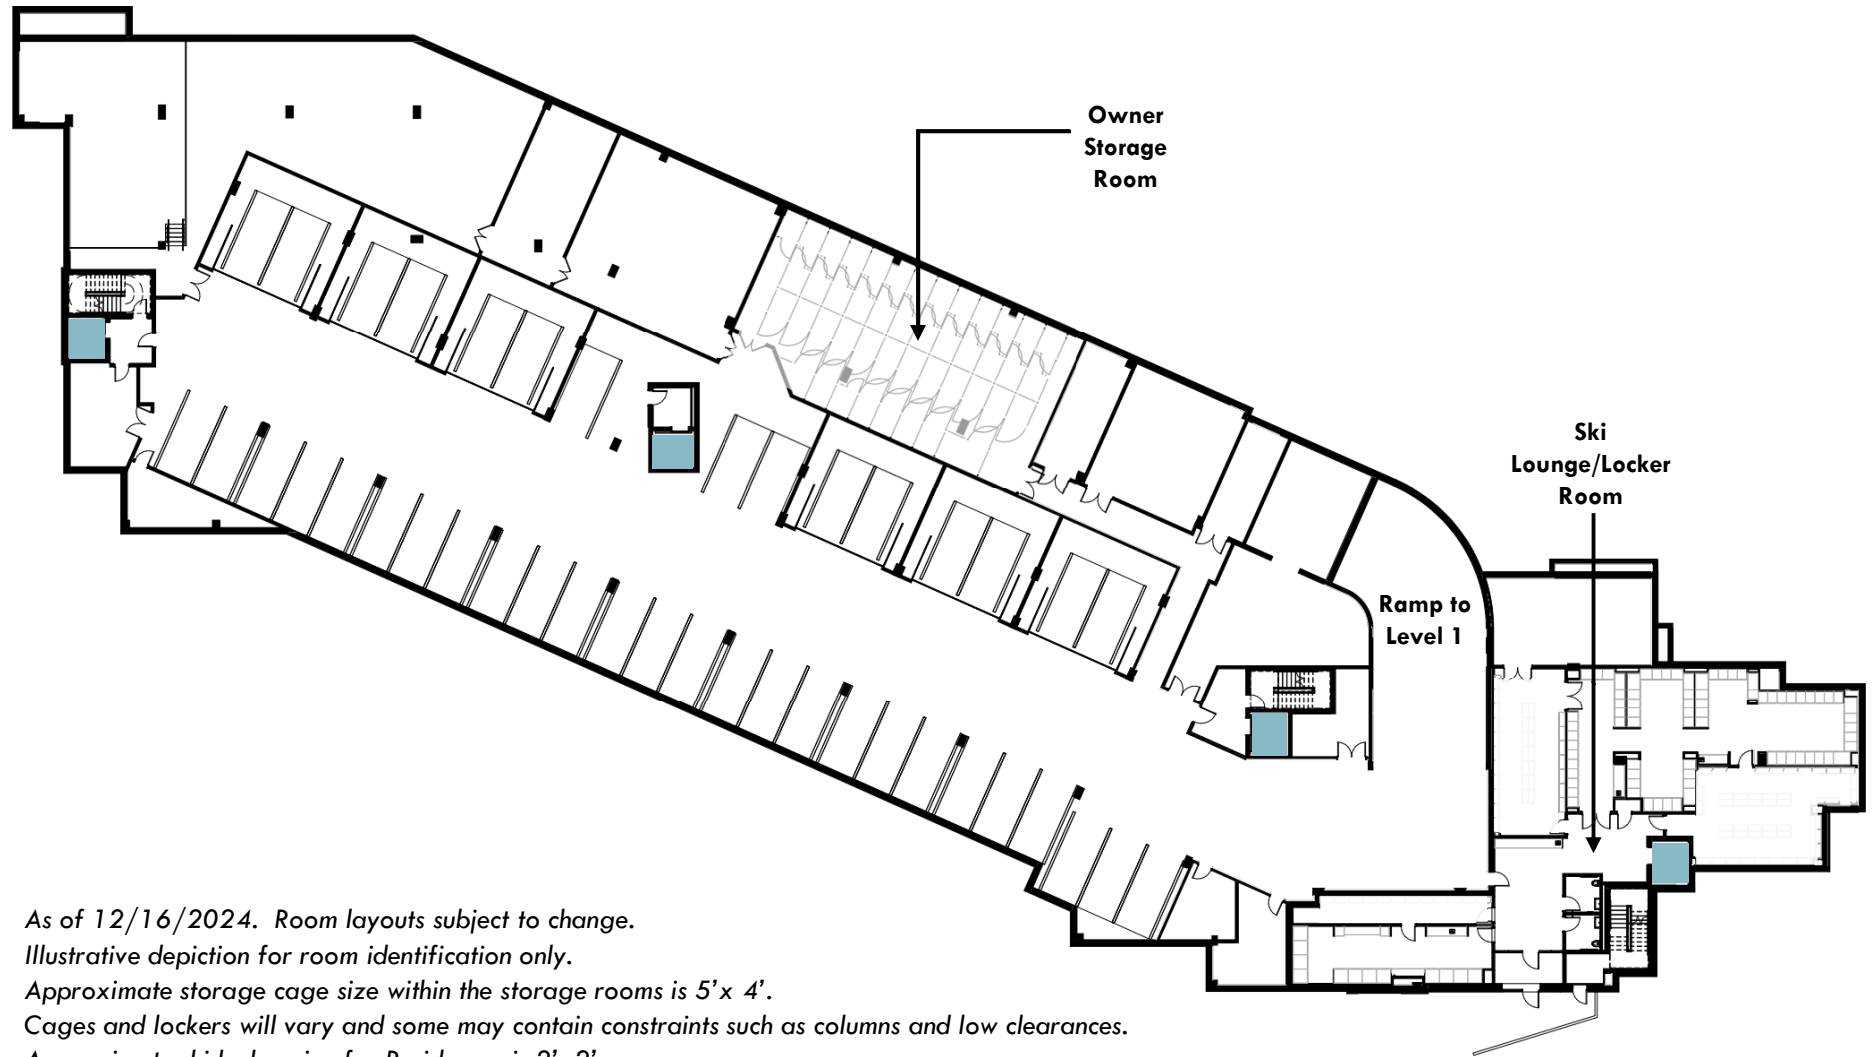

Locker and Storage Room Map

Level 1

- As of 12/16/2024. Room layouts subject to change.
- Illustrative depiction for room identification only.
- Approximate storage cage size within the storage rooms is 5' x 4'.
- Cages will vary slightly and some may contain constraints such as columns and low clearances.

Locker and Storage Room Map

Lower Level

- As of 12/16/2024. Room layouts subject to change.
- Illustrative depiction for room identification only.
- Approximate storage cage size within the storage rooms is 5'x 4'.
- Cages and lockers will vary and some may contain constraints such as columns and low clearances.
- Approximate ski locker size for Residences is 2'x2'.
- Approximate ski locker size for Cloudstones and Sky Cabins is 3' x 3'.
- Locker and storage cages will be assigned in Seller's sole discretion prior to Closing.