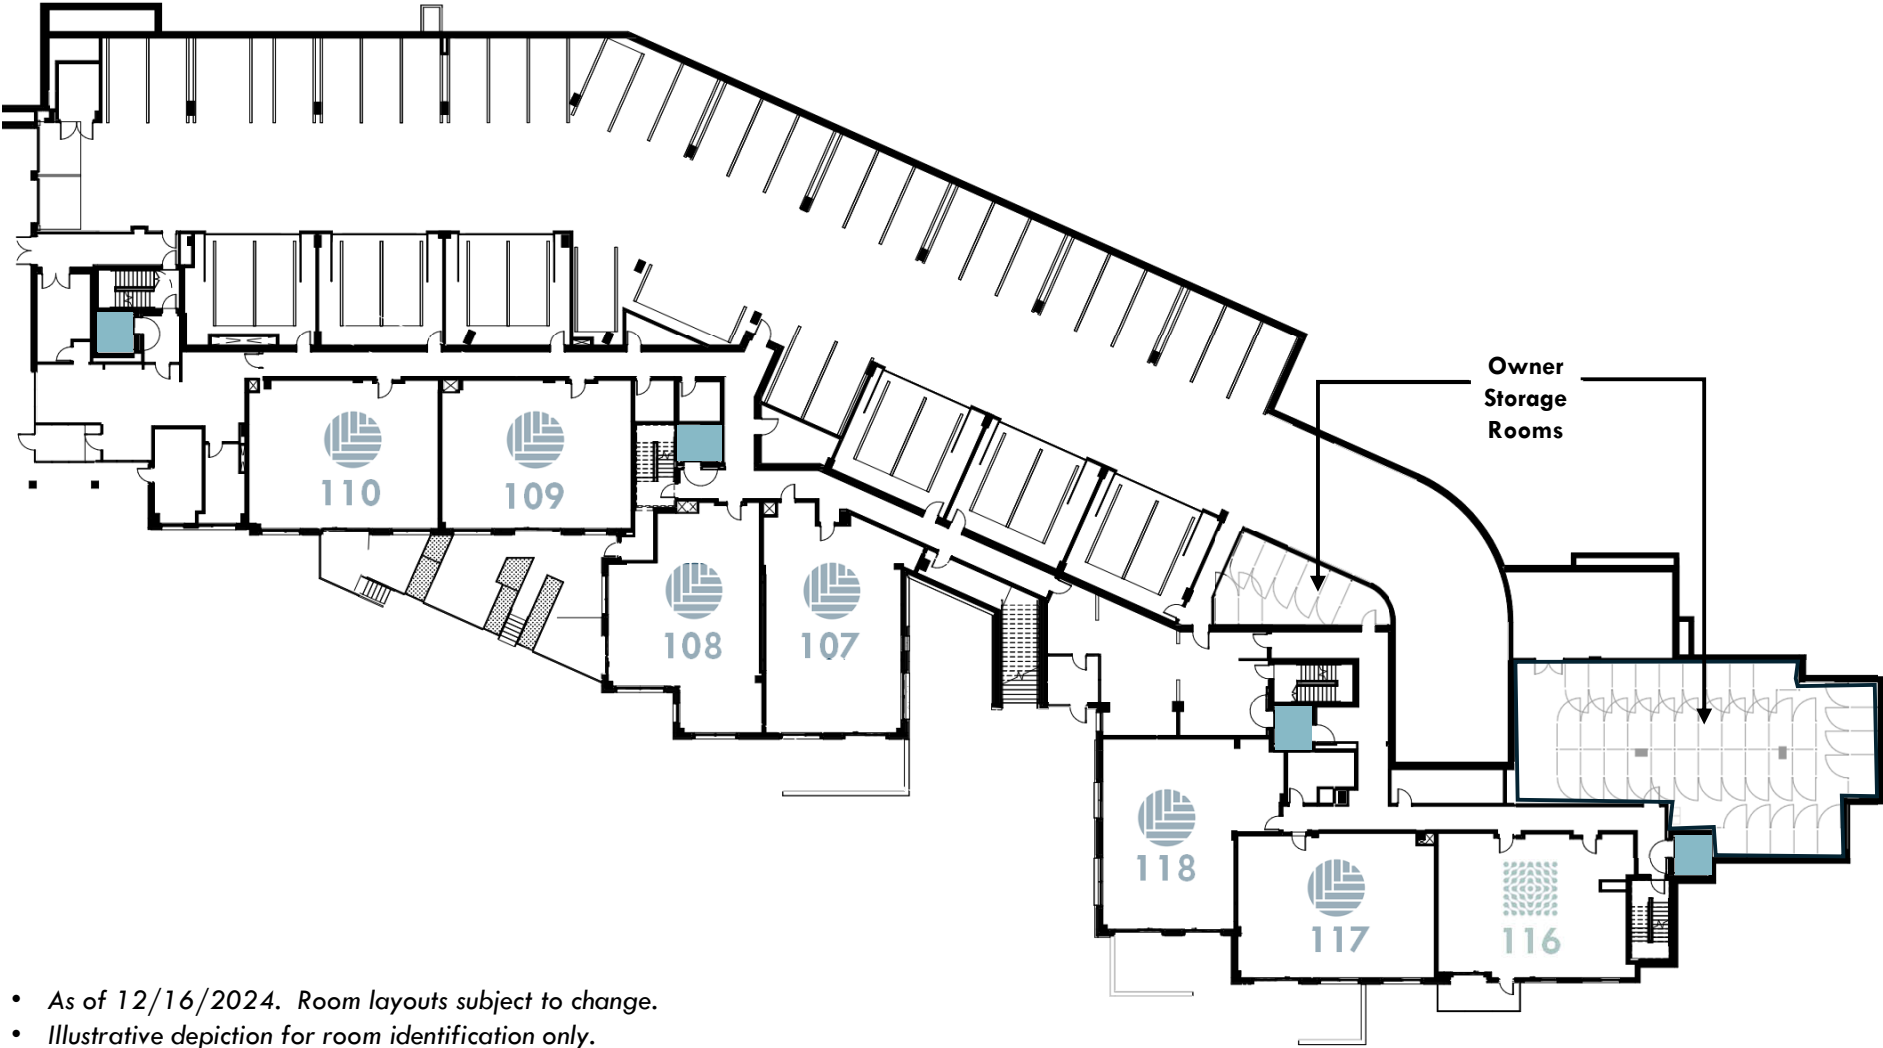

Locker and Storage Room Map

Level 1

- As of 12/16/2024. Room layouts subject to change.
- Illustrative depiction for room identification only.
- Approximate storage cage size within the storage rooms is 5' x 4'.
- Cages will vary slightly and some may contain constraints such as columns and low clearances.

Locker and Storage Room Map

Lower Level

- As of 12/16/2024. Room layouts subject to change.
- Illustrative depiction for room identification only.
- Approximate storage cage size within the storage rooms is 5'x 4'.
- Cages and lockers will vary and some may contain constraints such as columns and low clearances.
- Approximate ski locker size for Residences is 2'x2'.
- Approximate ski locker size for Cloudstones and Sky Cabins is 3' x 3'.
- Locker and storage cages will be assigned in Seller's sole discretion prior to Closing.