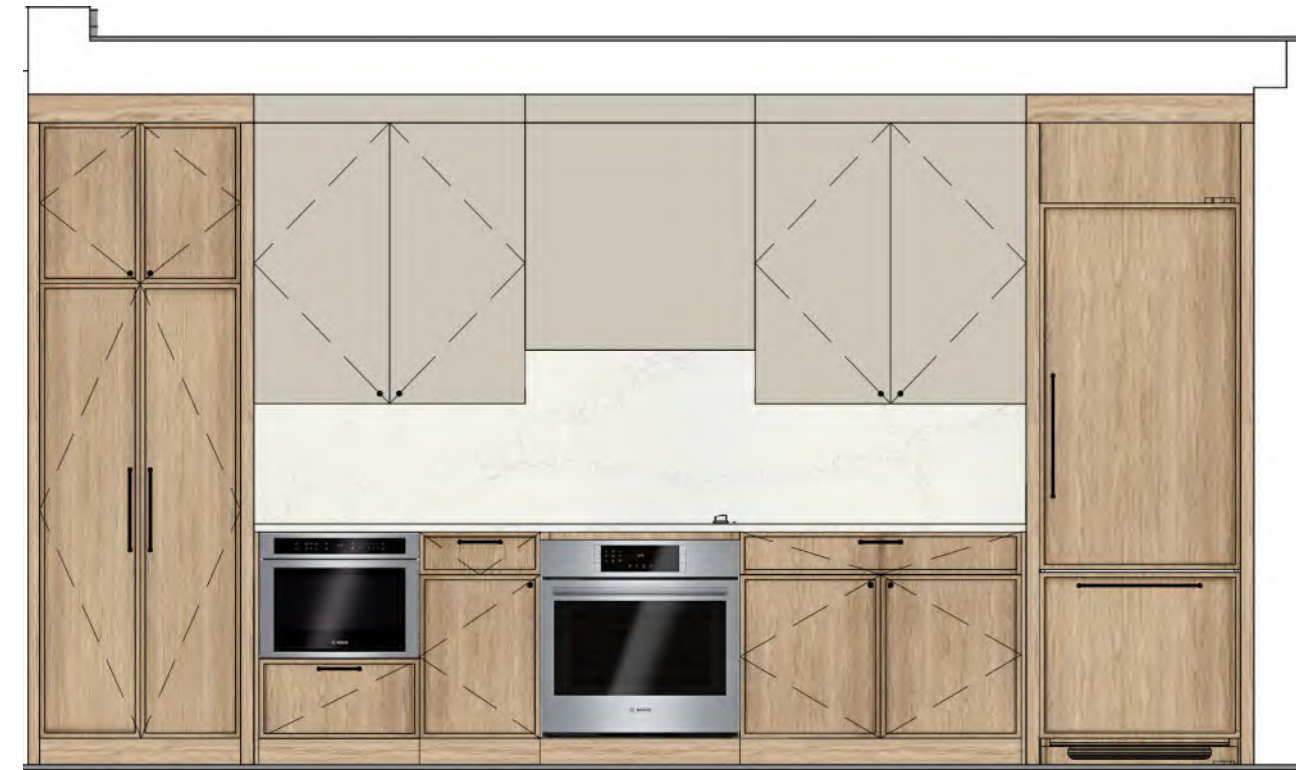

Elevations are examples for reference to illustrate finishes, but details vary by plan