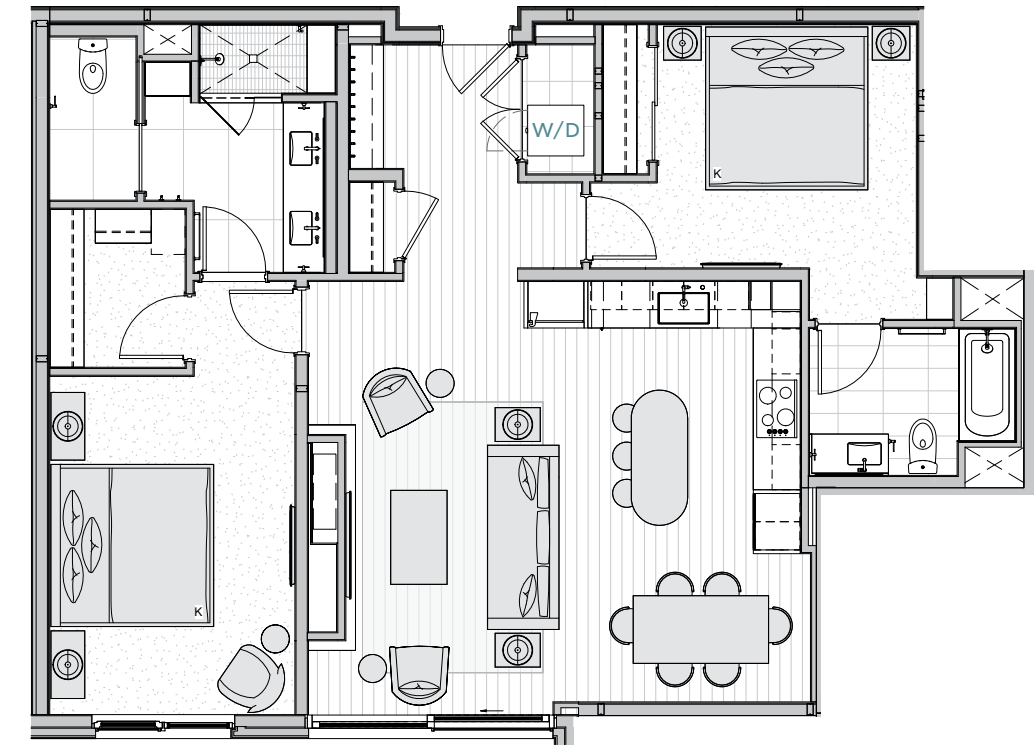

## STRATOS WEST

2 Bedrooms / 2 Bathrooms

1,228 Interior Sq. Ft.

### Features

Mountain Side

Infinity Window Wall

Dine-In Kitchen

4-Fixture Primary Bathroom

Interior Bedroom

Stacked Laundry

MOUNTAIN SIDE

MOUNTAIN SIDE

**IMPORTANT NOTICE:** All depictions shown herein are artist conceptual renderings and drawings and are intended solely for illustrative purposes. They may not accurately represent the details of this specific residence and do not constitute an agreement or commitment on the part of the Seller to deliver the residence in accordance with such illustrations. The orientation, views, window configurations, features, ceiling heights and design elements vary from home-to-home. Any square footage measurements indicated herein are approximate only. Square footage calculations may be made in a variety of manners and different methods may yield different results. All residences are sold unfurnished – the furniture shown on the floor plan is not included in purchase price and is shown as a conceptual reference of potential room layouts. Interested buyers are advised to inspect the plans and specifications and to consult the terms of the Purchase and Sale Agreement for the design details and other information important to the purchase of each specific home.